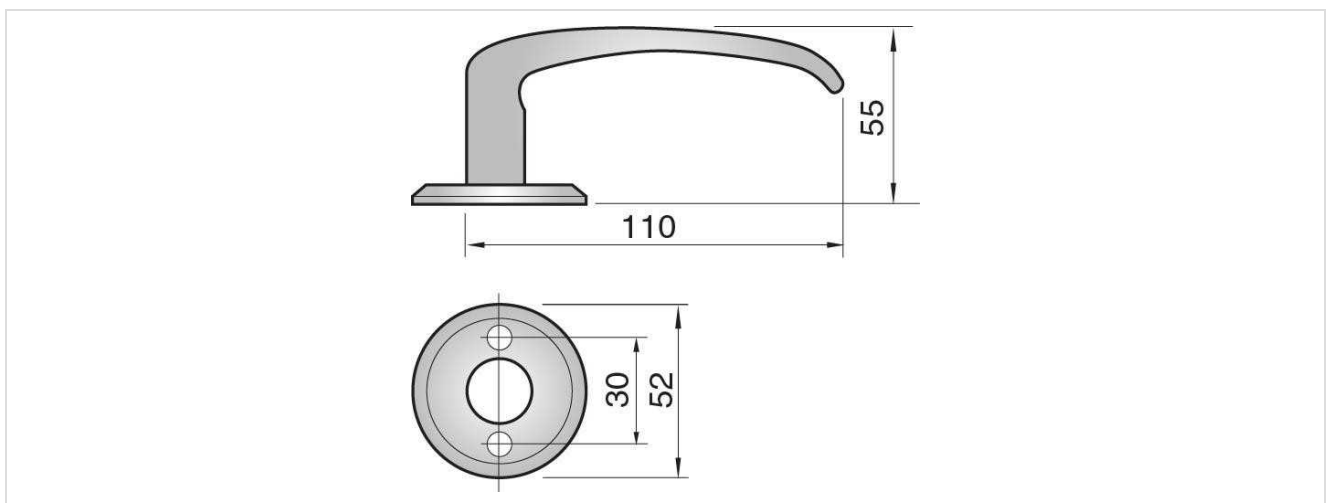

Unsprung lever handles 640

640HANDLE

640 lever handle

Application:

Unsprung handles of solid brass. For general and heavy use. Special cover plates may be fitted to conceal the heads of the fixing screws and nipples, giving a more attractive appearance. Suitable for ASSA and most other makes of lockcase.

For door thickness guide, finishes and lockcase compatibility chart see Door Furniture Information appendix.

Specification:

Solid brass with captive roses and bolt through fixing. Suitable for general and heavy use.

Technical Design:

Variants:

Code	Description
47002251211	640 HANDLE
47002251213	640 HANDLE
47002251220	640 HANDLE